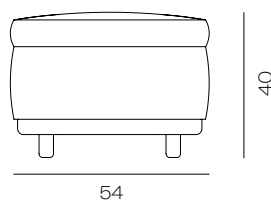

Dimensions

Weight 9,5 kg/u

Volumetric Packaging
2u. 55 x 55 x 86 cm

Floor protectors

Felt glides for delicate floors
Glides for hard floor surfaces.