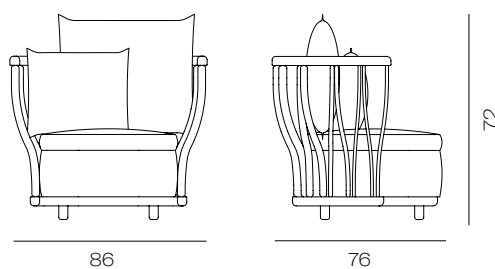

# Godó armchair

---

Armchair with solid wood frame and upholstered cushions and seat. Version available for indoor or outdoor use. The frame is available in natural ash wood. Includes two cushions, a 50x30 cm one (823-01) and a 60x50 cm one (824-01). Additional cushions are available.

## Dimensions

Weight 18 kg/u

Volumetric Packaging  
2u. 97 x 97 x 99 cm

---