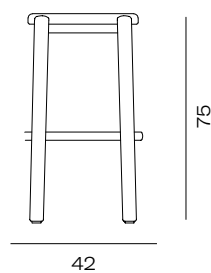

Dimension

Weight 6,8 kg/u

Volumetric Packaging
1u. 58,8 x 48,5 x 94 cm

Floor protectors

Felt glides for delicate floors
Glides for hard floor surfaces.