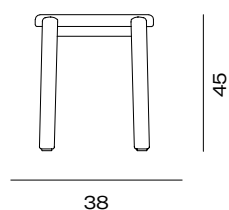

Weight 6 kg/u

Volumetric Packaging
1u. 58,8 x 48,5 x 94 cm

Floor protectors

Felt glides for delicate floors
Glides for hard floor surfaces.

Tura low stool

Stool with structure and seat in ash, finished in natural wood or open pore lacquer. Optional upholstered seat.

Ref.

528-01 Tura high stool
wooden seat and legs.

528-02 Tura high stool
wooden structure and upholstered seat with edge beading.

528-03 Tura high stool
wooden structure and upholstered seat.

Floor protectors

Felt glides for delicate floors
Glides for hard floor surfaces.

Dimension

Weight 4,5 kg/u

Volumetric Packaging
3u. 58,8 x 48,5 x 94 cm

Wooden Finishes

Acabados madera

Natural varnished wood /
Madera natural embarnizada