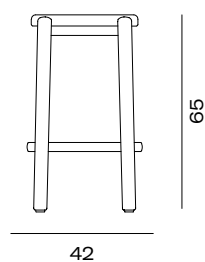

Dimension

Weight 6 kg/u

Volumetric Packaging
1u. 58,8 x 48,5 x 94 cm

Floor protectors

Felt glides for delicate floors
Glides for hard floor surfaces.