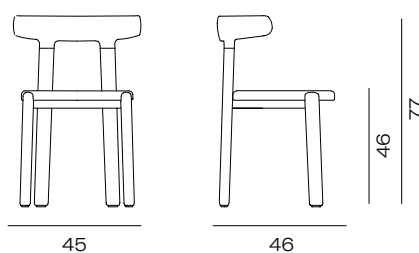

525-02 Tura chair

wooden structure and upholstered seat with edge beading

525-03 Tura chair

wooden structure and upholstered seat.

Dimension

Weight 8 kg/u

Volumetric Packaging
1u. 58,8 x 48,5 x 94 cm

Floor protectors