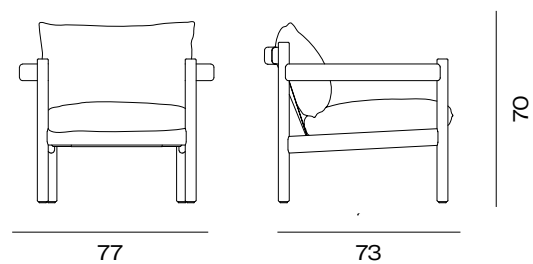

## Dimension

Weight 9,5 kg/u

Volumetric packaging  
1u. 76,0 x 76,0 x 77,0 cm

---