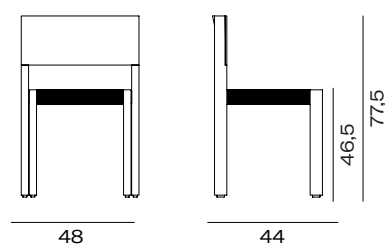

Seat / Asiento

Woven with cord / Trenzado con cuerda

Collection Models

Catalina chair

Catalina chair with plywood backrest

Stackable chair with a solid ash wood structure, finished in natural colour or open-pore lacquer. Seat with braided weave in natural or black color and backrest in different finishes.

Ref.

730-01 Catalina chair

braided seat weave paper rope and plywood backrest.

Dimension

Weight 7,45 kg/u
Volumetric packaging
2u. 58,5 x 48,5 x 94 cm

Floor protectors

Felt glides for delicate floors
Glides for hard floor surfaces.