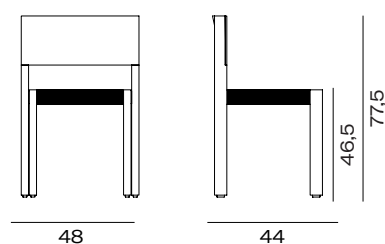

Ref.

730-01 Catalina chair

braided seat weave paper rope and plywood backrest.

Dimension

Weight 7,45 kg/u
Volumetric packaging
2u. 58,5 x 48,5 x 94 cm

Floor protectors

Felt glides for delicate floors
Glides for hard floor surfaces.

Ref.

731-01 Catalina chair

braided seat weave paper rope and leather backrest.

Dimension

Weight 7 kg/u
Volumetric packaging
2u. 58,5 x 48,5 x 94 cm

Floor protectors

Felt glides for delicate floors
Glides for hard floor surfaces.