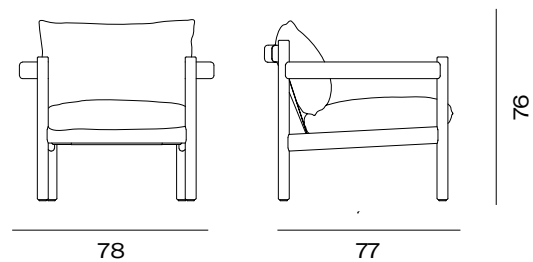

Ref.

600-01 Rento club armchair
with cushion on seat and backrest.

Dimension

Weight 9,5 kg/u

Volumetric packaging
1u. 76,0 x 76,0 x 77,0 cm

Floor protectors

Felt glides for delicate floors
Glides for hard floor surfaces.