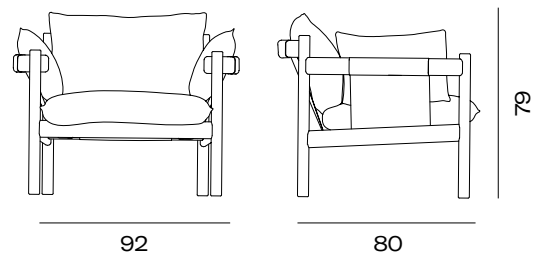

Dimension

Weight 10,5 kg/u

Volumetric packaging

1u. 76,0 x 76,0 x 77,0 cm

Floor protectors

Felt glides for delicate floors
Glides for hard floor surfaces.